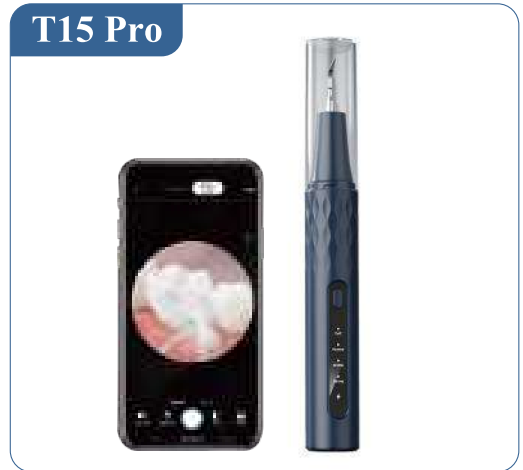

- 2 million ultrasonic frequency
- 600mAh battery
- Blue/White/Black
- High-definition Pixels
- 4 LED spotlights