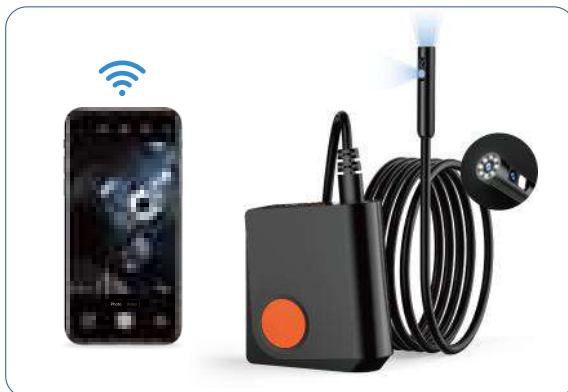

W200

- WiFi iOS/ Android
- 1920*1080P HD pixels
- IP67 waterproof
- 1000mAh battery
- App: ANESOK
- 5.5mm/8.0mm lens