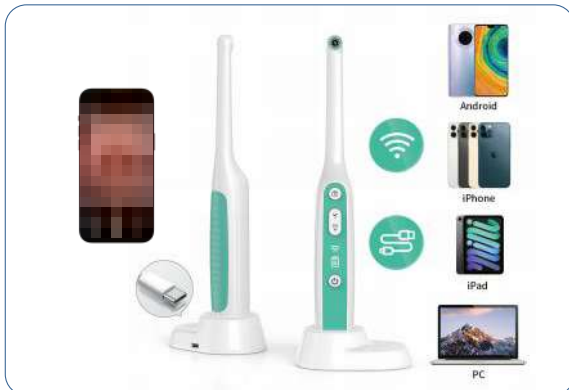

401-B

- 2 M HD pixels
- Wi-Fi connection
- USB Charging Base
- 850mAh Battery
- 8 bright LEDs
- IP67 Waterproof