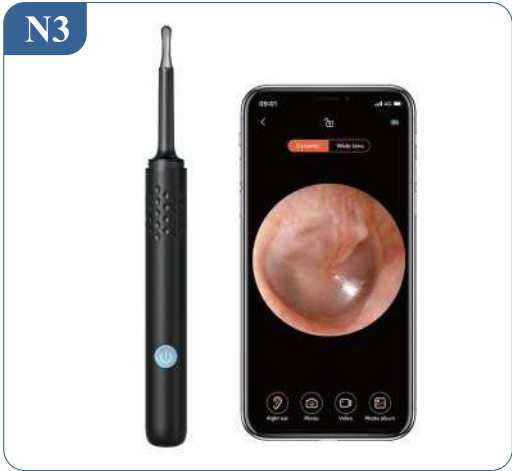

- 1080P HD
- 3.5mm Lens size
- WiFi connection
- 1.4-2cm Focal length
- White/Black
- Multiple accessories