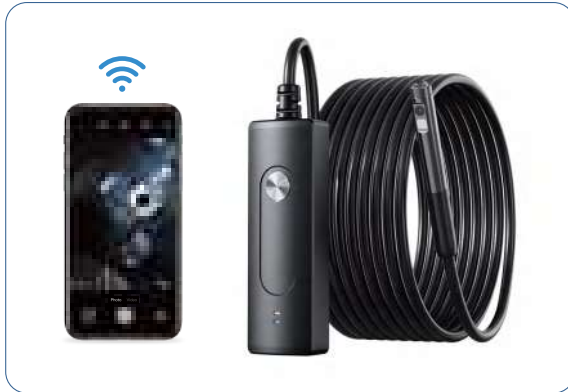

W300 Pro

- WiFi iOS/ Android
- 1920*1080P HD pixels
- IP67 waterproof
- 550mAh battery
- App: ANESOK
- 8.0mm lens