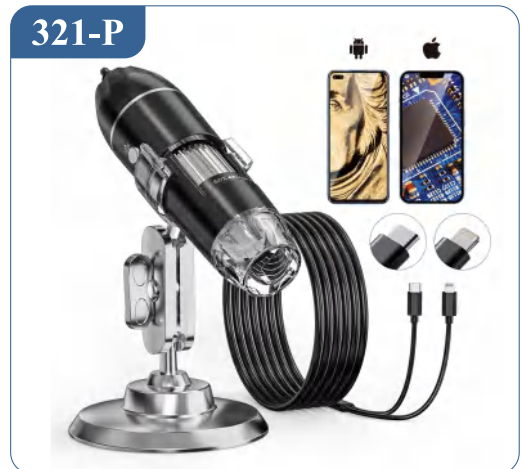

- 2 M HD pixels
- iOS and Android 2 in 1
- 50X-1600X Zoom
- OTG Type-C/ Lightning Port
- Take photos/videos
- 360° rotating metal bracket

303

- 2 M HD pixels
- Manual focus (3-60mm)
- 50X-1000X Zoom
- 550mAh Battery
- 360° rotating metal bracket
- Windows XP, Vista, Win7/8/10/11, Mac11.0 or above