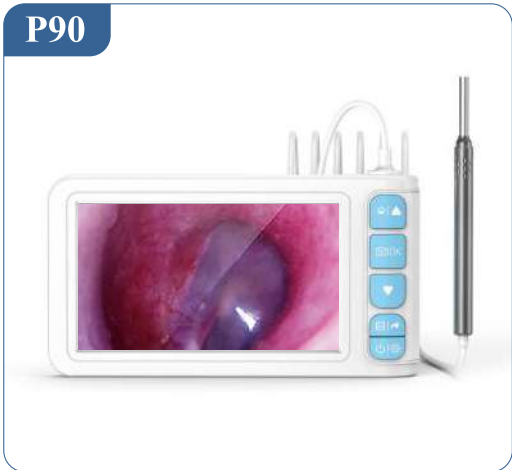

- 1080P HD
- 3.5mm Lens size
- 6-axis gyroscope
- 1.4-2cm Focal length
- White/Black
- About 60 minutes of use

- 1080P HD
- 3.5mm Lens size
- 6-axis gyroscope
- 1.4-2cm Focal length
- White/Black
- About 60 minutes of use

- 1080P HD
- 3.5mm Lens size
- 6-axis gyroscope
- 1.4-2cm Focal length
- White/Black
- About 60 minutes of use

- 1080P HD
- 3.5mm Lens size
- WiFi connection
- 1.4-2cm Focal length
- White/Black
- Multiple accessories

- 1080P HD
- 3.5mm Lens size
- OTG Type-C
- 1.4-2cm Focal length
- White/Black
- App: Soulear

- 1080P HD
- 3.5mm Lens size
- 5-inch IPS screen
- 1.4-2cm Focal length
- White
- 4H Time of use

- 1080P HD pixels
- 3.2mm Lens size
- 6-axis gyroscope
- 1.4-2cm Focal length
- White Gray
- Multiple accessories