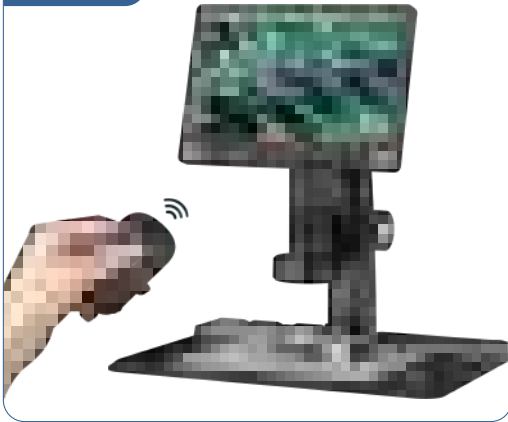

318-C

- 12 M HD pixels
- Confocal Microscope
- 50X-1600X Zoom
- Windows XP, Vista, Win7/8/10/11, Mac11.0 or above
- 10 inch IPS display
- Take photos/videos
- 2.4G Remote control