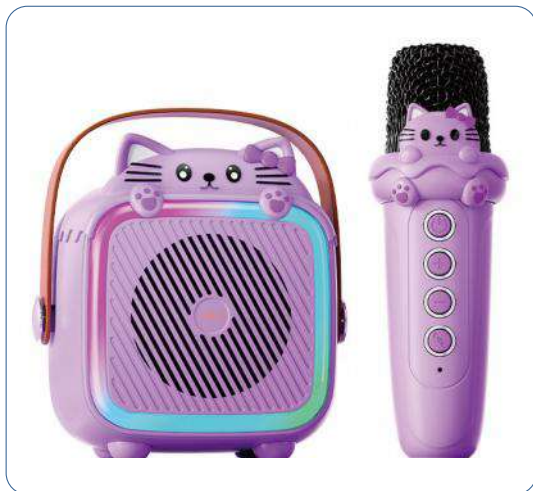

Powerful & Efficient

Children's Toys

KP06

- IPS touch screen
- Silicone material
- Creative graffiti
- Photos/Video
- 13 photo frames
- Cartoon world map

KC07

- 2.0-inch screen
- 1080P HD
- Multiple puzzle games
- 8x screen zoom
- Fun stickers
- Silicone protective cover