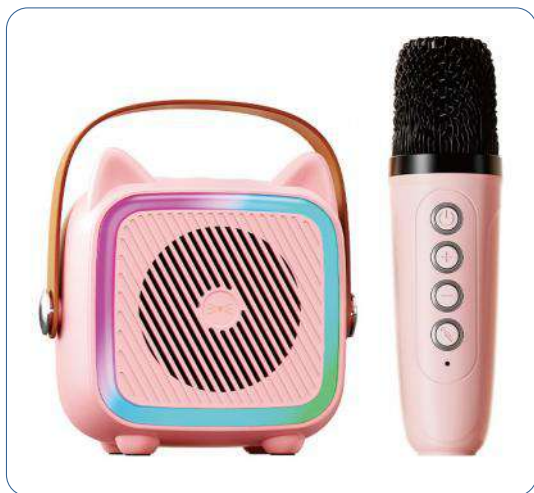

Powerful & Efficient

Children's Toys

KP06

- IPS touch screen
- Silicone material
- Creative graffiti
- Photos/Video
- 13 photo frames
- Cartoon world map

KC07

- 2.0-inch screen
- 1080P HD
- Multiple puzzle games
- 8x screen zoom
- Fun stickers
- Silicone protective cover