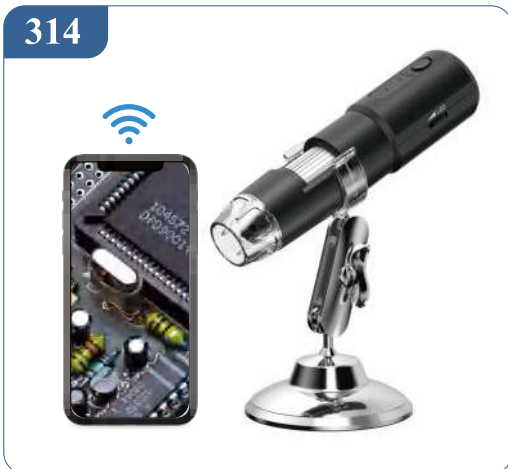

- 0.3 M HD pixels
- Manual focus (0-40mm)
- 50X-1000X Zoom
- Windows XP, Vista, Win7/8/10/11, Mac11.0 or above
- Wifi Portable Microscope
- Take photos/videos
- 360° rotating metal bracket