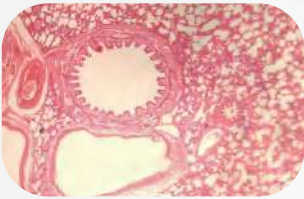

- OTG iOS/Android
- 1920*1080P HD pixels
- Type-C/ Lightning/ Micro-USB
- 1m/5m/10m
- App: SUP-ANESOK
- 5.5mm/8.0mm lens

- OTG iOS/Android
- 1920*1080P HD pixels
- Type-C/ Lightning
- 1m/5m
- App: SUP-ANESOK
- 5.5mm/8.0mm lens

- OTG Android/ PC
- 1920*1080P HD pixels
- Type-C/ Micro-USB/ USB
- 1m/2m/3.5m/5m/10m
- App: INSKAM
- 3.9mm/5.5mm/8.0mm lens

- OTG Android/ PC
- 1920*1080P HD pixels
- Type-C/ Micro-USB/ USB
- DOF 0.5-3cm
- App: INSKAM
- 5.0mm lens